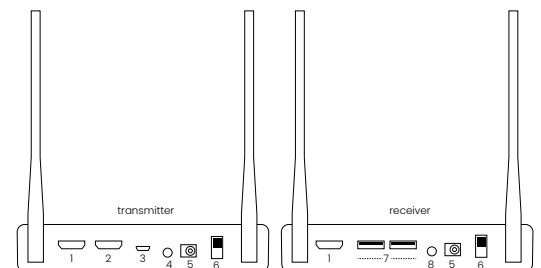

Connections

Transmitter

1. 1 HDMI output
2. 2 HDMI input
3. 3 USB (PC) connection
4. 4 Infrared output
5. 5 DC power
6. 6 On/off switch
7. 7 HDMI output
8. 8 USB (keyboard/mouse) connection
9. 9 USB (keyboard/mouse) connection
10. 10 Infrared connection
11. 11 DC power
12. 12 On/off switch